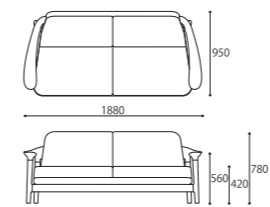

TV BOARD 150

SIZE : W1500xD450xH450
COLOR: Natural / Dark Brown
PRICE : ¥258,000 (税込¥283,800)

LIGHT CHAIR

SIZE : W610xD510xH680 (SH430)
COLOR: Natural / Dark Brown
PRICE : [R2(基本色)] ¥128,000(税込¥140,800)
[特注 Leather] ¥138,000(税込¥151,800)
[特注 Fabric] ¥128,000(税込¥140,800)

DINING TABLE 160 [基本サイズ]

SIZE : W1600xD850xH720
COLOR: Natural / Dark Brown
PRICE : ¥280,000 (税込¥308,000)

SOFA 2S

SIZE : W1880xD950xH780 (SH420)
COLOR: Natural / Dark Brown
PRICE : [R2(基本色)] ¥528,000(税込¥580,800)
[特注 Leather] ¥528,000(税込¥580,800)
[特注 Fabric] ¥450,000(税込¥495,000)