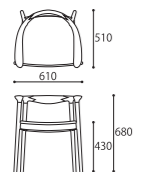

TV BOARD 150 DB
W1500xD450xH450

DESK NA
W700xD500xH820

STOOL NA
W450xD300xH500 (SH450)

HEADREST
W510xD170xH490

DESK DB
W700xD500xH820

STOOL DB
W450xD300xH500 (SH450)

HEADREST
W510xD170xH490

ARM CHAIR

SIZE : W610xD510xH780 (SH430)
COLOR: Natural / Dark Brown
PRICE : [R2(基本色)] ¥148,000(税込¥162,800)
[特注 Leather] ¥158,000(税込¥173,800)
[特注 Fabric] ¥148,000(税込¥162,800)

DINING TABLE 180 [基本サイズ]

SIZE : W1800xD850xH720
COLOR: Natural / Dark Brown
PRICE : ¥298,000 (税込¥327,800)

TV BOARD 150

SIZE : W1500xD450xH450
COLOR: Natural / Dark Brown
PRICE : ¥258,000 (税込¥283,800)

LIGHT CHAIR

SIZE : W610xD510xH680 (SH430)
COLOR: Natural / Dark Brown
PRICE : [R2(基本色)] ¥128,000(税込¥140,800)
[特注 Leather] ¥138,000(税込¥151,800)
[特注 Fabric] ¥128,000(税込¥140,800)