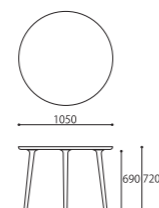

STOOL

SIZE : W450xD300xH500 (SH450)
COLOR: Natural / Dark Brown
PRICE : ¥88,000 (税込¥96,800)

BENCH 150

SIZE : W1530xD380xH450
COLOR: Natural / Dark Brown
PRICE : [R2(基本色)] ¥155,000(税込¥170,500)
[特注 Leather] ¥165,000(税込¥181,500)
[特注 Fabric] ¥140,000(税込¥154,000)