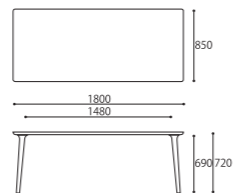

ROUND TABLE NA
W1050xD1050xH720

DINING TABLE 180 DB
W1800xD850xH720

DINING TABLE 160 DB
W1600xD850xH720

ROUND TABLE DB
W1050xD1050xH720

BENCH 150 NA
W1530xD380xH450

BENCH 120 NA
W1230xD380xH450

COFFEE TABLE 120 NA
W1200xD600xH400

SOFA 2S DB
W1880xD950xH780 (SH420)

SOFA 1S DB
W930xD950xH780 (SH420)

OTTOMAN NA
W610xD500xH430

TV BOARD 180 NA
W1800xD450xH450

TV BOARD 150 NA
W1500xD450xH450

OTTOMAN DB
W610xD500xH430

TV BOARD 180 DB
W1800xD450xH450

TV BOARD 150 DB
W1500xD450xH450

DESK NA
W700xD500xH820

STOOL NA
W450xD300xH500 (SH450)

HEADREST
W510xD170xH490

DESK DB
W700xD500xH820

STOOL DB
W450xD300xH500 (SH450)

HEADREST
W510xD170xH490

ARM CHAIR

SIZE : W610xD510xH780 (SH430)
COLOR: Natural / Dark Brown
PRICE : [R2(基本色)] ¥148,000(税込¥162,800)
[特注 Leather] ¥158,000(税込¥173,800)
[特注 Fabric] ¥148,000(税込¥162,800)

DINING TABLE 180 [基本サイズ]

SIZE : W1800xD850xH720
COLOR: Natural / Dark Brown
PRICE : ¥298,000 (税込¥327,800)