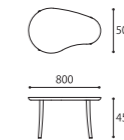

LOUNGE CHAIR

SIZE : W880xD800xH800 (SH465)
COLOR: Soap / Black
PRICE : [N1 (基本色)] ¥148,000 (税込¥162,800)
[A・K・Nランク] ¥168,000 (税込¥184,800)
[SAランク] ¥228,000 (税込¥250,800)
[PAランク] ¥238,000 (税込¥261,800)