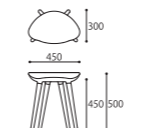

STOOL

SIZE : W450xD300xH500 (SH450)
COLOR: Black
PRICE : ¥88,000 (税込¥96,800)

ROUND TABLE

SIZE : W1050xD1050xH720
COLOR: Black
PRICE : ¥250,000 (税込¥275,000)

BRIDGE

EXTRA EDITION

DESIGN HANS SANDGREN JAKOBSEN