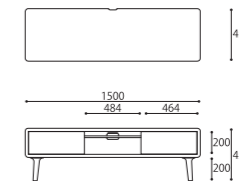

TV BOARD 150

SIZE : W1500xD450xH450
COLOR: Natural / Dark Brown
PRICE : ¥258,000 (税込¥283,800)