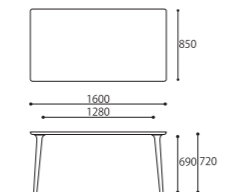

TV BOARD 150 DB
W1500xD450xH450

DESK NA
W700xD500xH820

STOOL NA
W450xD300xH500 (SH450)

HEADREST
W510xD170xH490

DESK DB
W700xD500xH820

STOOL DB
W450xD300xH500 (SH450)

HEADREST
W510xD170xH490

ARM CHAIR

SIZE : W610xD510xH780 (SH430)
COLOR: Natural / Dark Brown
PRICE : [R2(基本色)] ¥148,000(税込¥162,800)
[特注 Leather] ¥158,000(税込¥173,800)
[特注 Fabric] ¥148,000(税込¥162,800)

DINING TABLE 180 [基本サイズ]

SIZE : W1800xD850xH720
COLOR: Natural / Dark Brown
PRICE : ¥298,000 (税込¥327,800)

TV BOARD 150

SIZE : W1500xD450xH450
COLOR: Natural / Dark Brown
PRICE : ¥258,000 (税込¥283,800)

LIGHT CHAIR

SIZE : W610xD510xH680 (SH430)
COLOR: Natural / Dark Brown
PRICE : [R2(基本色)] ¥128,000(税込¥140,800)
[特注 Leather] ¥138,000(税込¥151,800)
[特注 Fabric] ¥128,000(税込¥140,800)