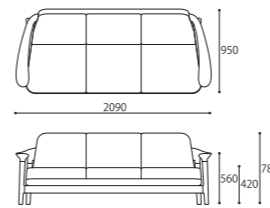

SOFA 2S DB
W1880xD950xH780 (SH420)

SOFA 1S DB
W930xD950xH780 (SH420)

OTTOMAN NA
W610xD500xH430

TV BOARD 180 NA
W1800xD450xH450

TV BOARD 150 NA
W1500xD450xH450

OTTOMAN DB
W610xD500xH430

TV BOARD 180 DB
W1800xD450xH450

TV BOARD 150 DB
W1500xD450xH450

DESK NA
W700xD500xH820

STOOL NA
W450xD300xH500 (SH450)

HEADREST
W510xD170xH490

DESK DB
W700xD500xH820

STOOL DB
W450xD300xH500 (SH450)

HEADREST
W510xD170xH490

ARM CHAIR

SIZE : W610xD510xH780 (SH430)
COLOR: Natural / Dark Brown
PRICE : [R2(基本色)] ¥148,000(税込¥162,800)
[特注 Leather] ¥158,000(税込¥173,800)
[特注 Fabric] ¥148,000(税込¥162,800)

DINING TABLE 180 [基本サイズ]

SIZE : W1800xD850xH720
COLOR: Natural / Dark Brown
PRICE : ¥298,000 (税込¥327,800)