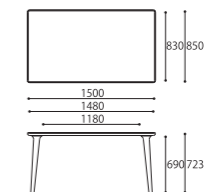

OS2 / BK

BRIDGE LAMINAM DINING TABLE 180

SIZE : W1800xD850xH723
COLOR : Natural / Dark Brown / Black
PRICE : ¥450,000 (税込¥495,000)

BRIDGE LAMINAM DINING TABLE 150

SIZE : W1500xD850xH723
COLOR : Natural / Dark Brown / Black
PRICE : ¥390,000 (税込¥429,000)