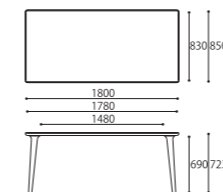

OS2 / BK

BRIDGE LAMINAM DINING TABLE 180

SIZE : W1800xD850xH723
COLOR : Natural / Dark Brown / Black
PRICE : ¥450,000 (税込¥495,000)

BRIDGE LAMINAM DINING TABLE 150

SIZE : W1500xD850xH723
COLOR : Natural / Dark Brown / Black
PRICE : ¥390,000 (税込¥429,000)