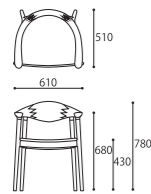

SOFA 2S DB
W1880xD950xH780 (SH420)

SOFA 1S DB
W930xD950xH780 (SH420)

OTTOMAN NA
W610xD500xH430

TV BOARD 180 NA
W1800xD450xH450

TV BOARD 150 NA
W1500xD450xH450

OTTOMAN DB
W610xD500xH430

TV BOARD 180 DB
W1800xD450xH450

TV BOARD 150 DB
W1500xD450xH450

DESK NA
W700xD500xH820

STOOL NA
W450xD300xH500 (SH450)

HEADREST
W510xD170xH490

DESK DB
W700xD500xH820

STOOL DB
W450xD300xH500 (SH450)

HEADREST
W510xD170xH490

ARM CHAIR

SIZE : W610xD510xH780 (SH430)
COLOR: Natural / Dark Brown
PRICE : [R2(基本色)] ¥148,000(税込¥162,800)
[特注 Leather] ¥158,000(税込¥173,800)
[特注 Fabric] ¥148,000(税込¥162,800)

DINING TABLE 180 [基本サイズ]

SIZE : W1800xD850xH720
COLOR: Natural / Dark Brown
PRICE : ¥298,000 (税込¥327,800)