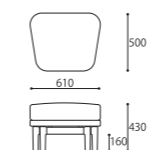

OTTOMAN

SIZE : W610xD500xH430
COLOR: Natural / Dark Brown
PRICE : [R2(基本色)] ¥108,000(税込¥118,800)
[特注 Leather] ¥108,000(税込¥118,800)
[特注 Fabric] ¥90,000(税込¥99,000)

※布タイプのクッションカバーのみドライクリーニングが可能です。